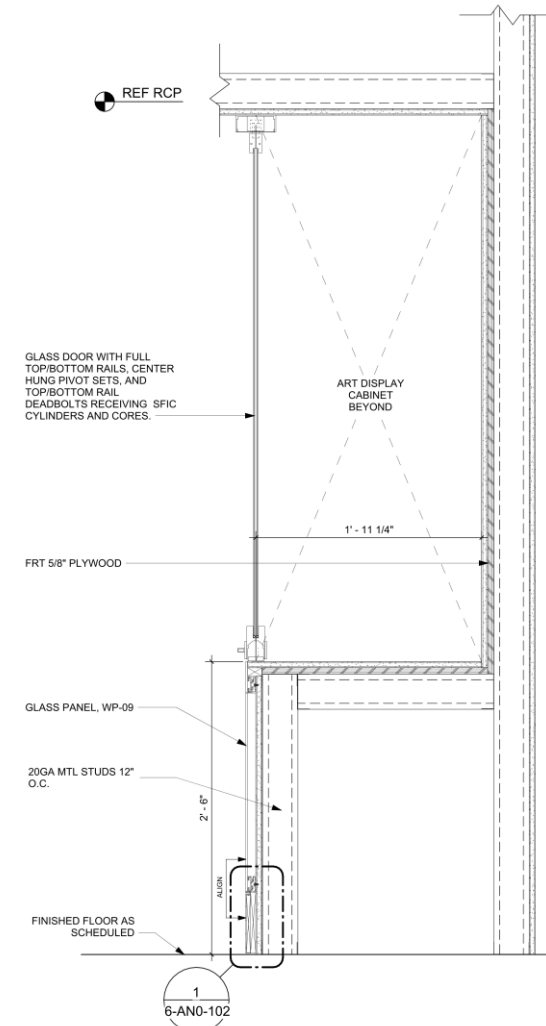

Bag Claim Art

HOU – WEST CONCOURSE EXPANSION

Design Update

Focus Group Updates

1. Artwork Vitrines

As passengers make their way from their gates to the bag claim and exits, the main corridor provides opportunities for art display cases. Glass protected displays offer space for wall hung or three dimensional pieces. Butt joined glass provides minimal visual obstructions through the glass and a large 4'x8' opening to each case allows works both large and small. Inspiration for this work is "Space City" to connect to celestial designs of the bag claim feature wall and passenger canopy.

Design Update

Art Vitrines Rendering

Design Update Focus Group Updates

Artwork Vitrines Plan

Design Update

Focus Group Updates

3 SECTION @ LOCKABLE ART NICHES
1 1/2" = 1'-0"

4 IDF 107.6 AND ART WALL SOUTHWEST ELEVATION
1/4" = 1'-0"