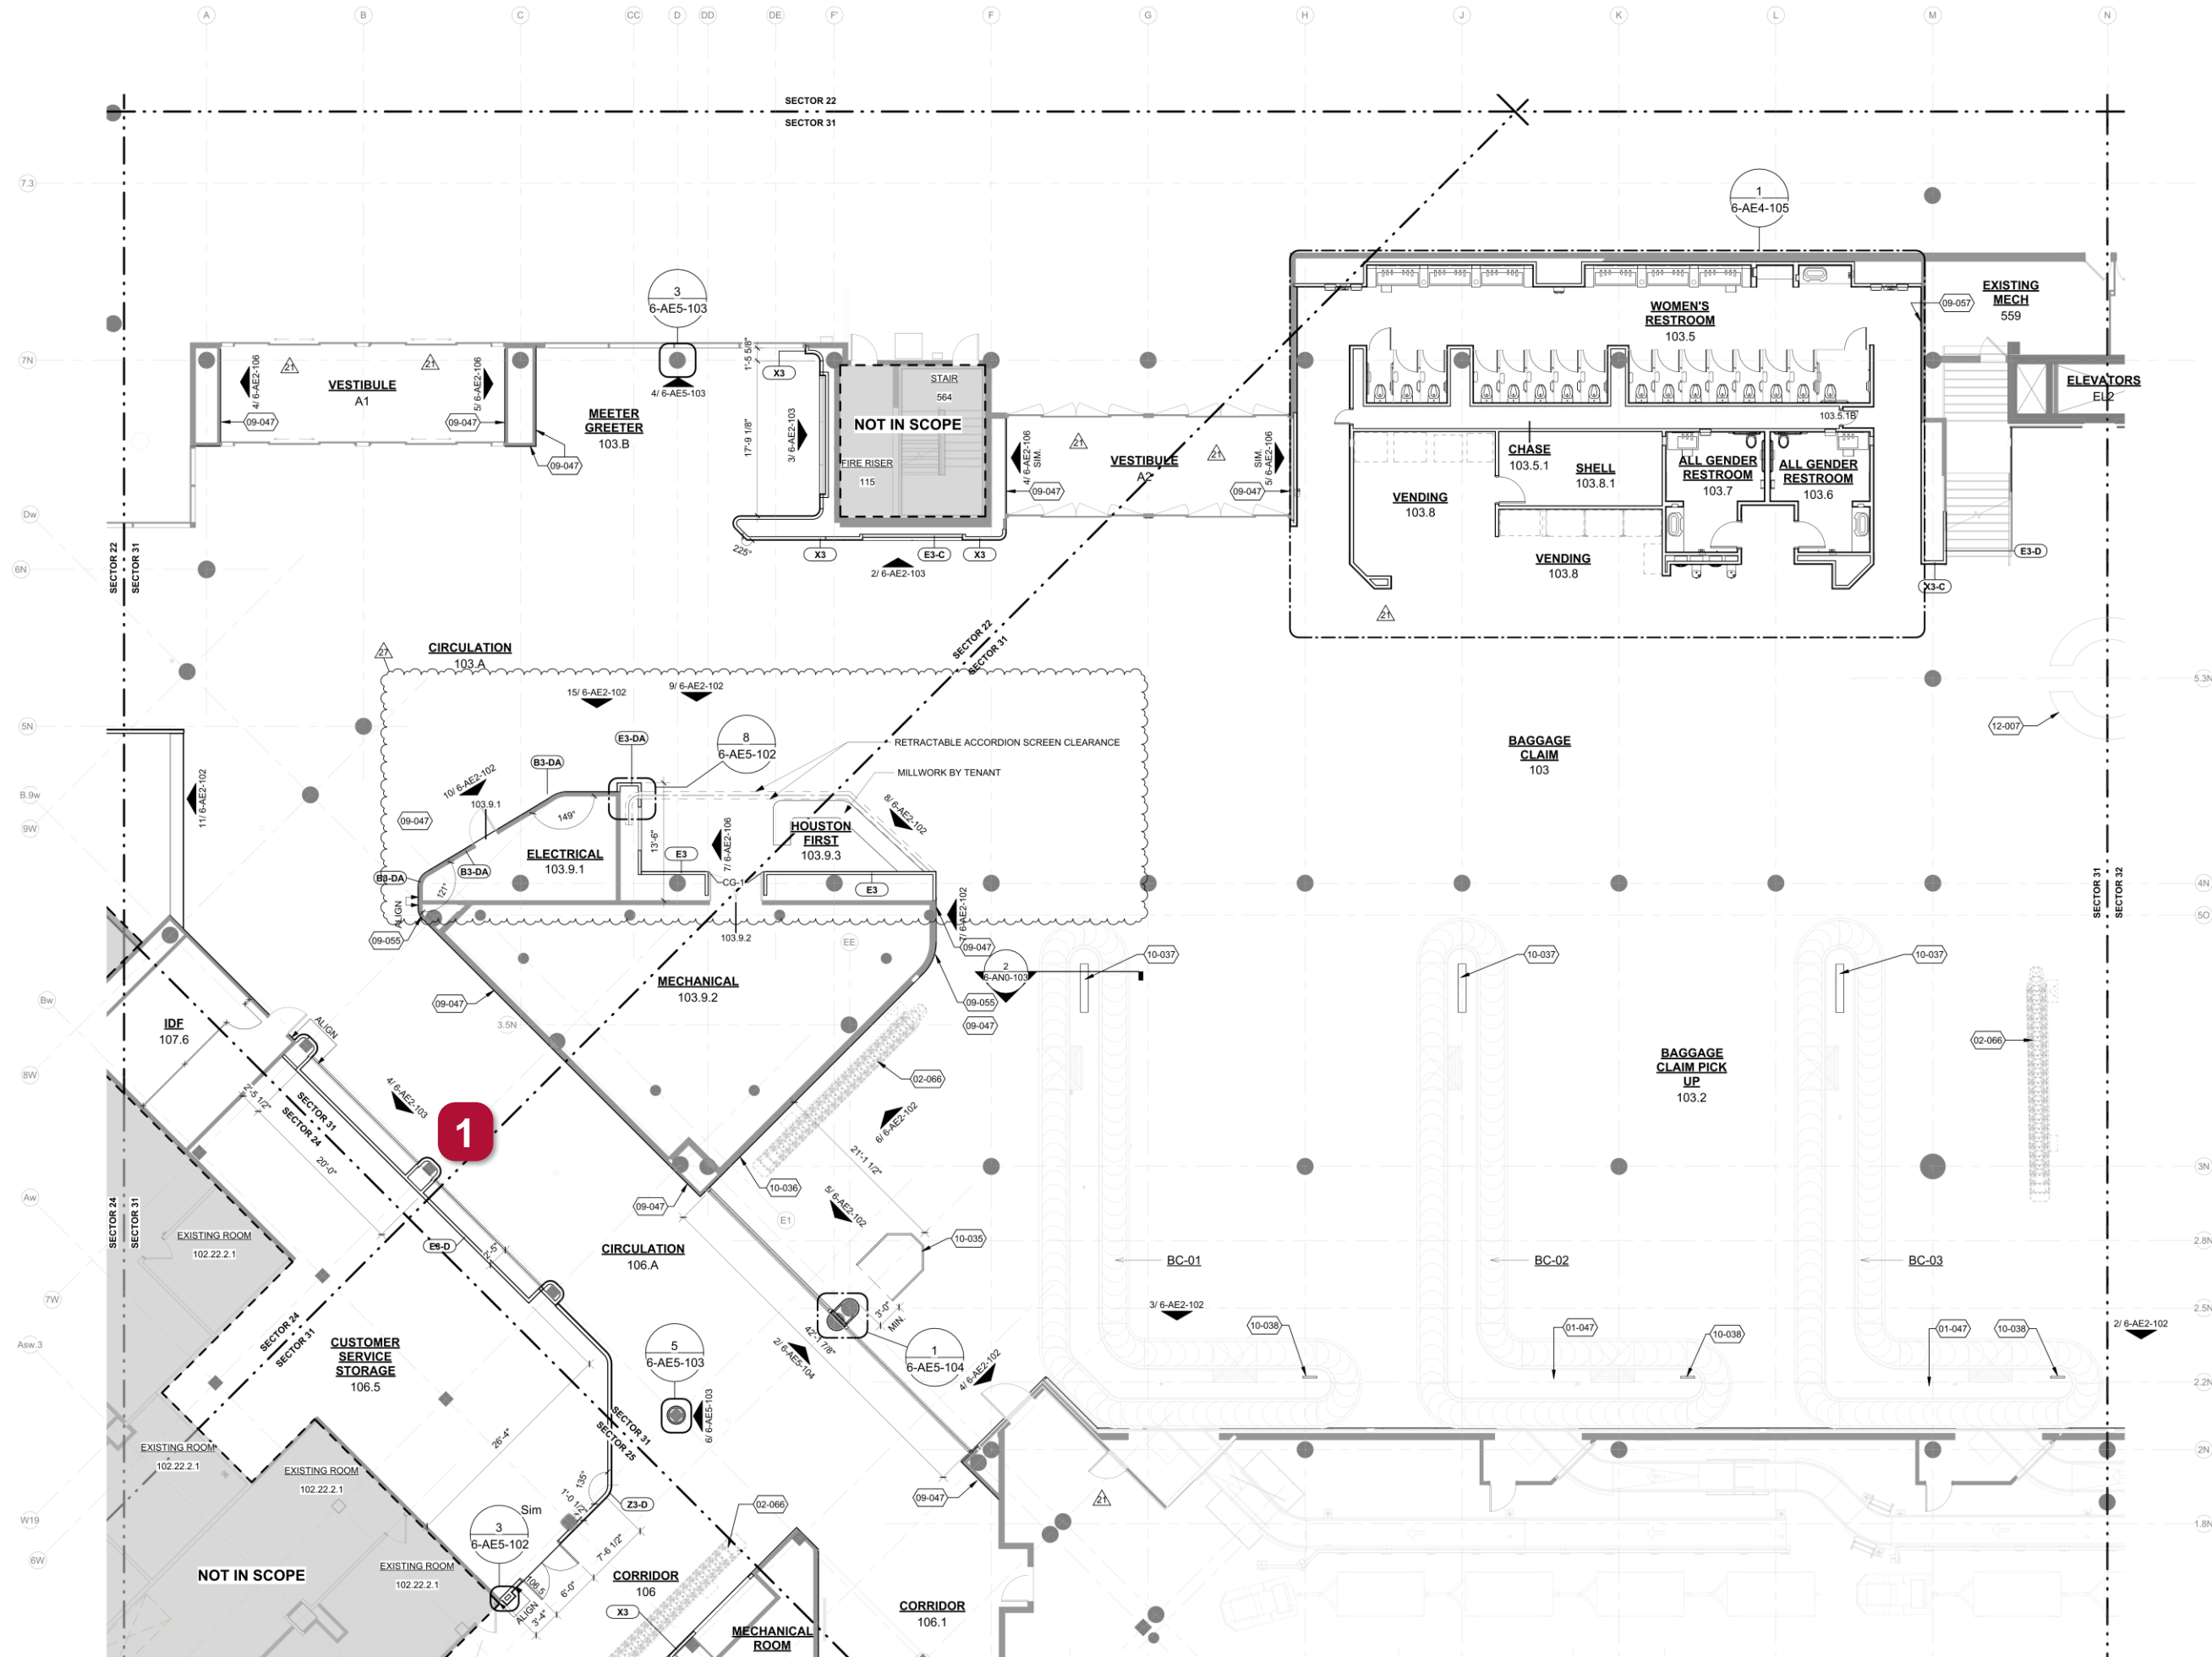

Bag Claim Art

HOU – WEST CONCOURSE EXPANSION

Design Update

Focus Group Updates

1. Artwork Vitrines

As passengers make their way from their gates to the bag claim and exits, the main corridor provides opportunities for art display cases. Glass protected displays offer space for wall hung or three dimensional pieces. Butt joined glass provides minimal visual obstructions through the glass and a large 4'x8' opening to each case allows works both large and small. Inspiration for this work is "Space City" to connect to celestial designs of the bag claim feature wall and passenger canopy.

Design Update

Art Vitrines Rendering

Design Update Focus Group Updates

Artwork Vitrines Plan

Design Update

Focus Group Updates

3 SECTION @ LOCKABLE ART NICHES
1 1/2" = 1'-0"

4 IDF 107.6 AND ART WALL SOUTHWEST ELEVATION
1/4" = 1'-0"