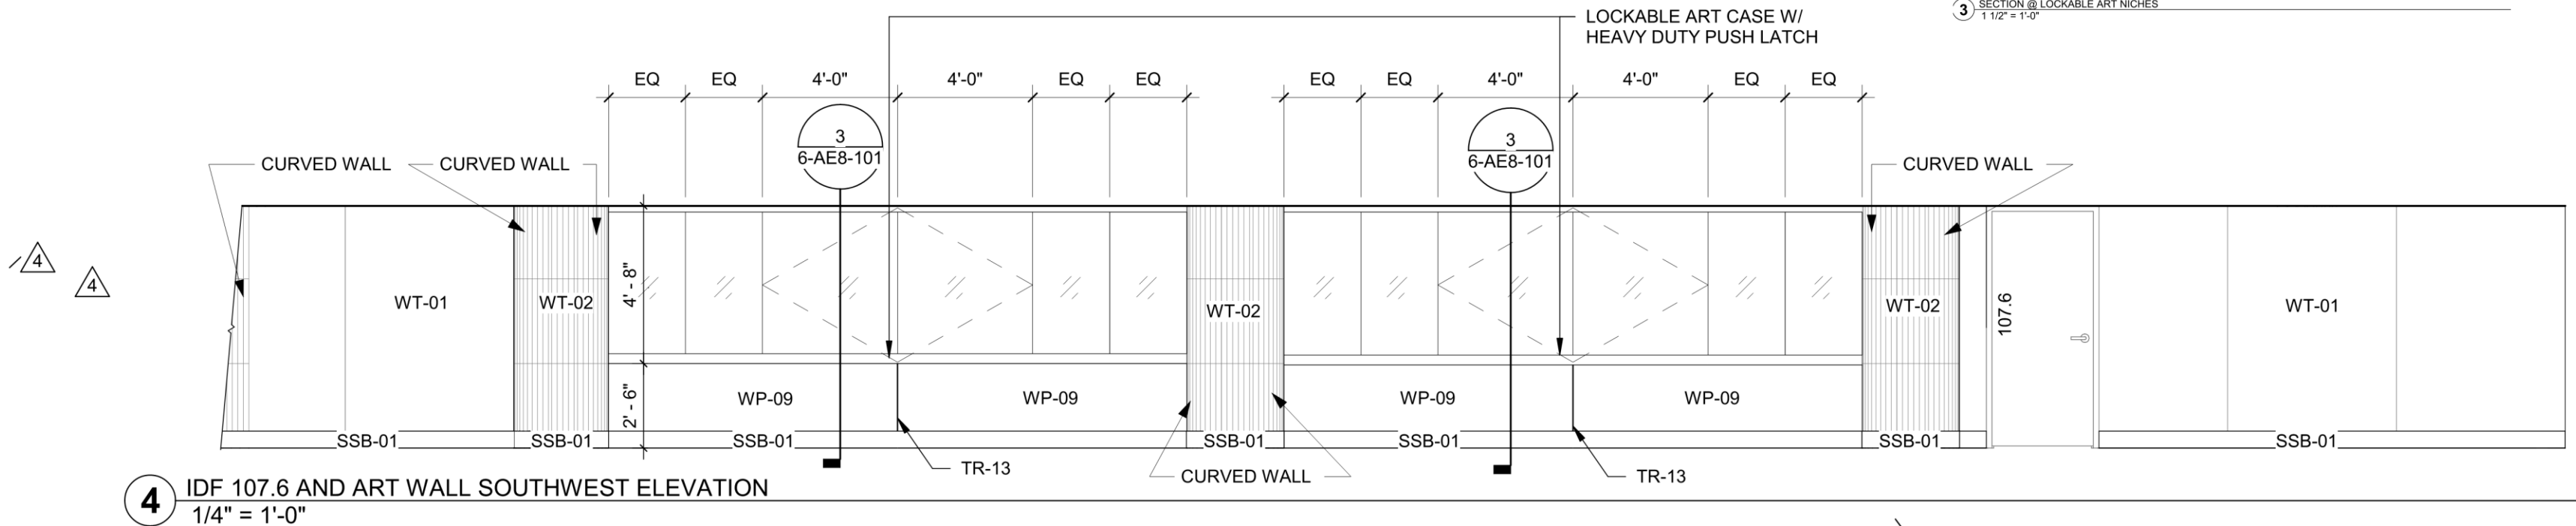

Design Update

Art Vitrines Rendering

Design Update Focus Group Updates

Artwork Vitrines Plan

Design Update

Focus Group Updates

3 SECTION @ LOCKABLE ART NICHES
1 1/2" = 1'-0"

4 IDF 107.6 AND ART WALL SOUTHWEST ELEVATION
1/4" = 1'-0"