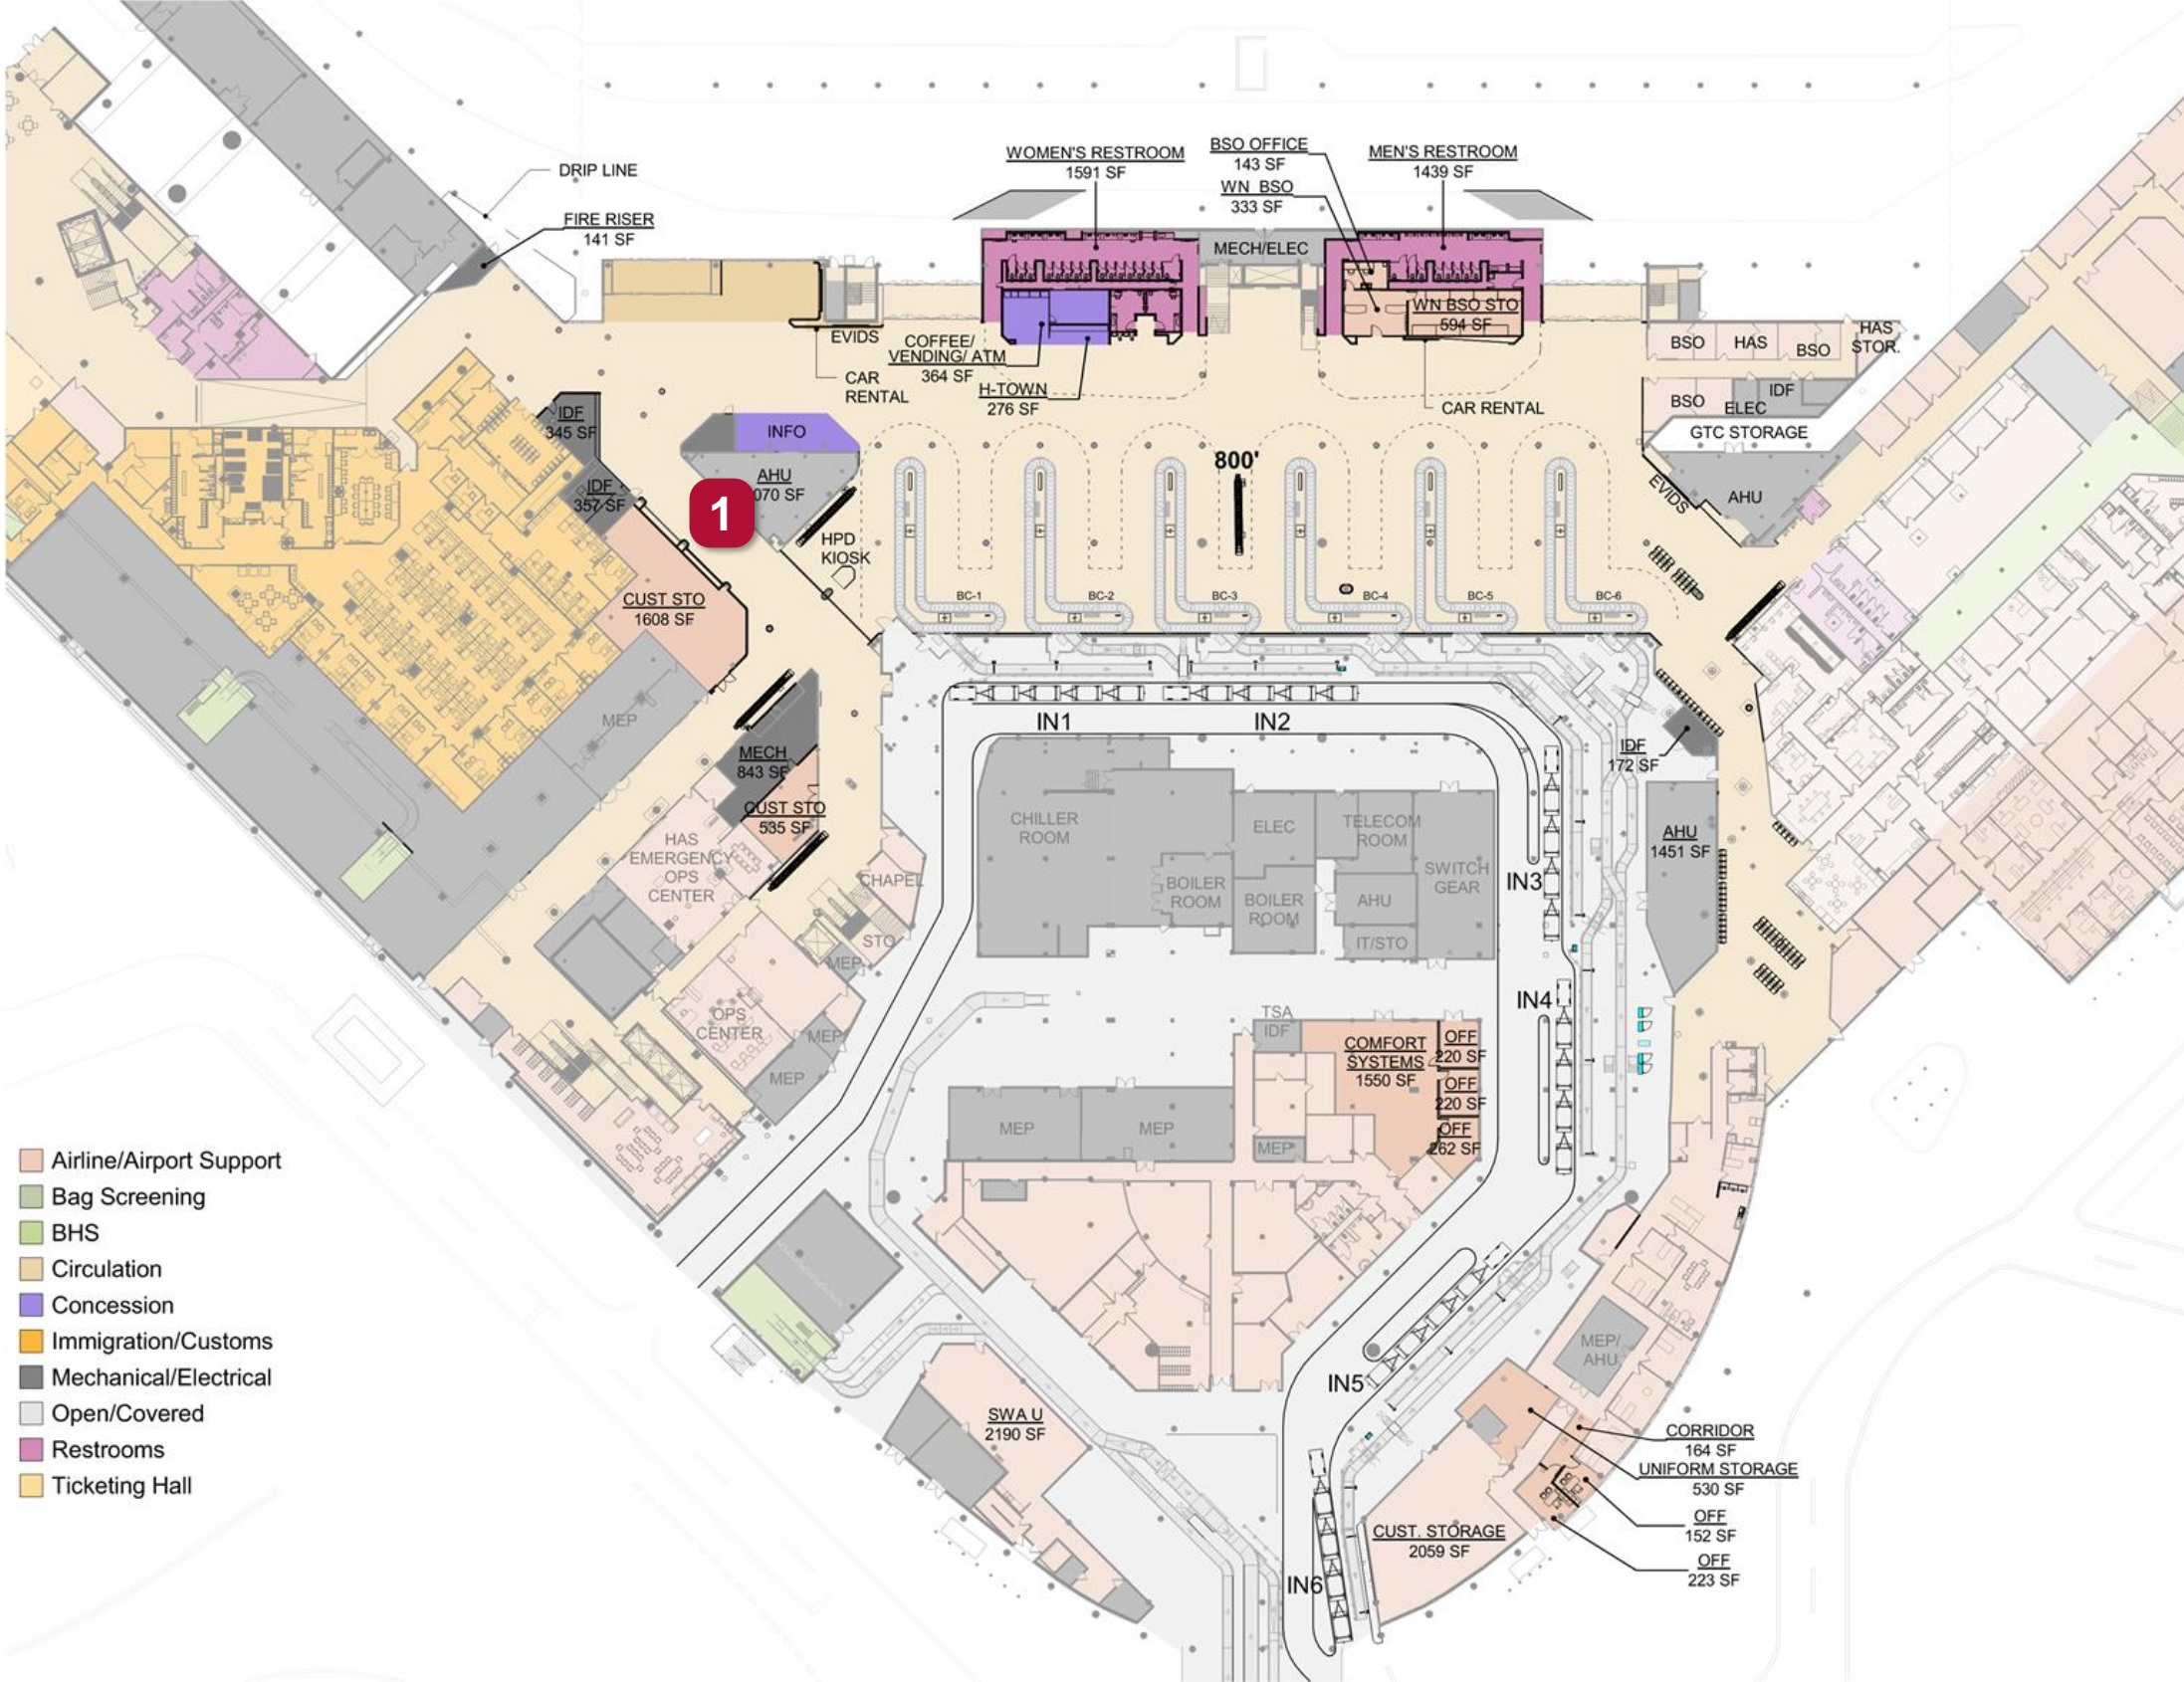

Bag Claim Art

HOU – WEST CONCOURSE EXPANSION

Design Update

Focus Group Updates

1. Artwork Vitrines

As passengers make their way from their gates to the bag claim and exits, the main corridor provides opportunities for art display cases. Glass protected displays offer space for wall hung or three dimensional pieces. Butt joined glass provides minimal visual obstructions through the glass and a large 4'x8' opening to each case allows works both large and small. Inspiration for this work is "Space City" to connect to celestial designs of the bag claim feature wall and passenger canopy.

Design Update

Art Vitrines Rendering

Design Update Focus Group Updates

Artwork Vitrines Plan

Design Update

Focus Group Updates

3 SECTION @ LOCKABLE ART NICHES
1 1/2" = 1'-0"

4 IDF 107.6 AND ART WALL SOUTHWEST ELEVATION
1/4" = 1'-0"